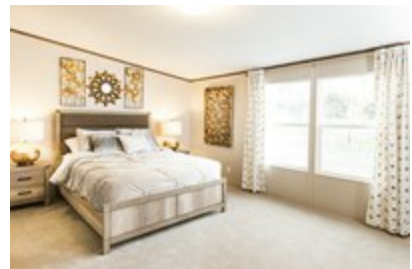

PRIDE

PRIDE Floor plan number: CWP035043TNAB

4 beds • 2 baths • 1904 sq.ft. • 28' width • 68' depth

Our home building facilities invest in continuous product and process improvements. Plans, dimensions, features, materials, specifications and availability are subject to change without notice or obligation. Renderings and floor plans are representative likenesses of our homes and may differ from the actual homes. We invite you to tour a Home Center near you and inspect the highest value in quality housing available or call (828) 464-2662 to speak with a Home Consultant. Copyright 2017, CMH. All rights reserved.