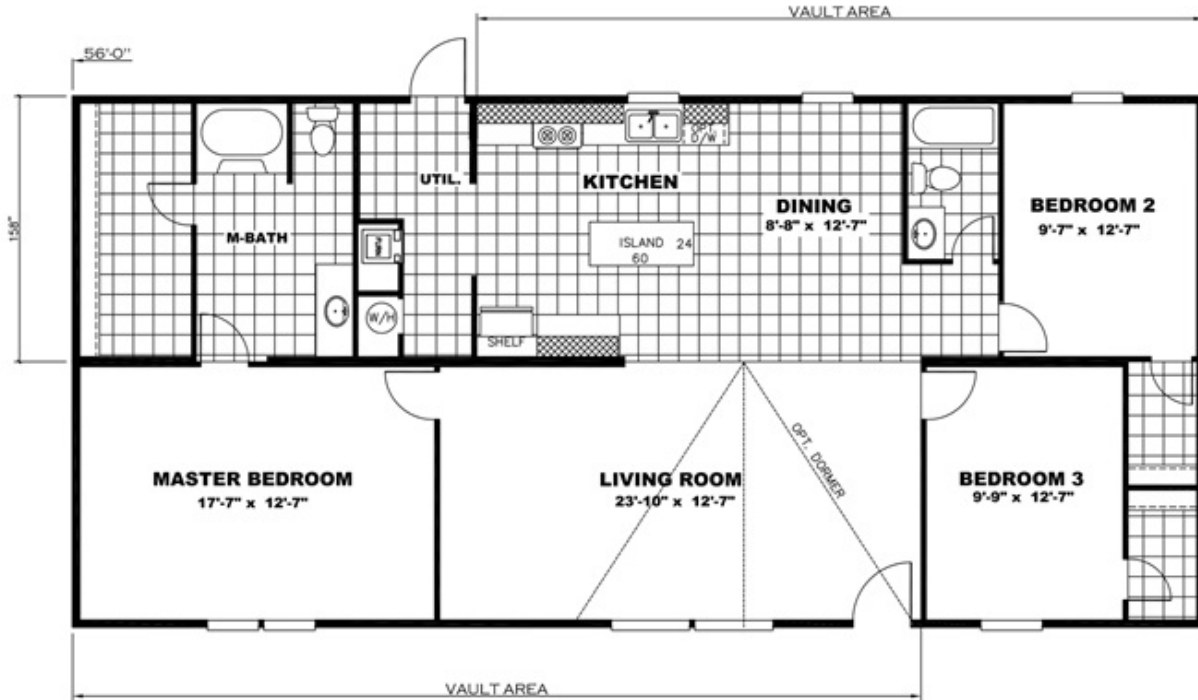

**THRILL** Model number: 36TRU28563RH18

**3 beds • 2 baths • 1568 sq.ft. • 28' width • 56' depth**

Our home building facilities invest in continuous product and process improvements. Plans, dimensions, features, materials, specifications and availability are subject to change without notice or obligation. Renderings and floor plans are representative likenesses of our homes and may differ from the actual homes. We invite you to tour a Home Center near you and inspect the highest value in quality housing available or call (828) 464-2662 to speak with a Home Consultant. Copyright 2017, CMH. All rights reserved.