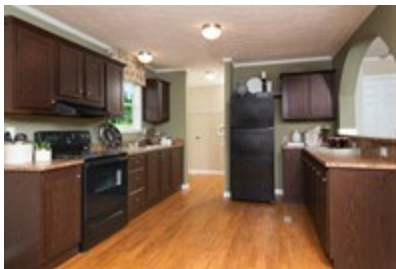

2552 TRULY SWEET TPS ARCH

2552 TRULY SWEET TPS ARCH Model number: 58TPS25523AM18

3 beds • 2 baths • 1300 sq.ft. • 25' width • 52' depth

Our home building facilities invest in continuous product and process improvements. Plans, dimensions, features, materials, specifications and availability are subject to change without notice or obligation. Renderings and floor plans are representative likenesses of our homes and may differ from the actual homes. We invite you to tour a Home Center near you and inspect the highest value in quality housing available or call (828) 464-2662 to speak with a Home Consultant. Copyright 2017, CMH. All rights reserved.