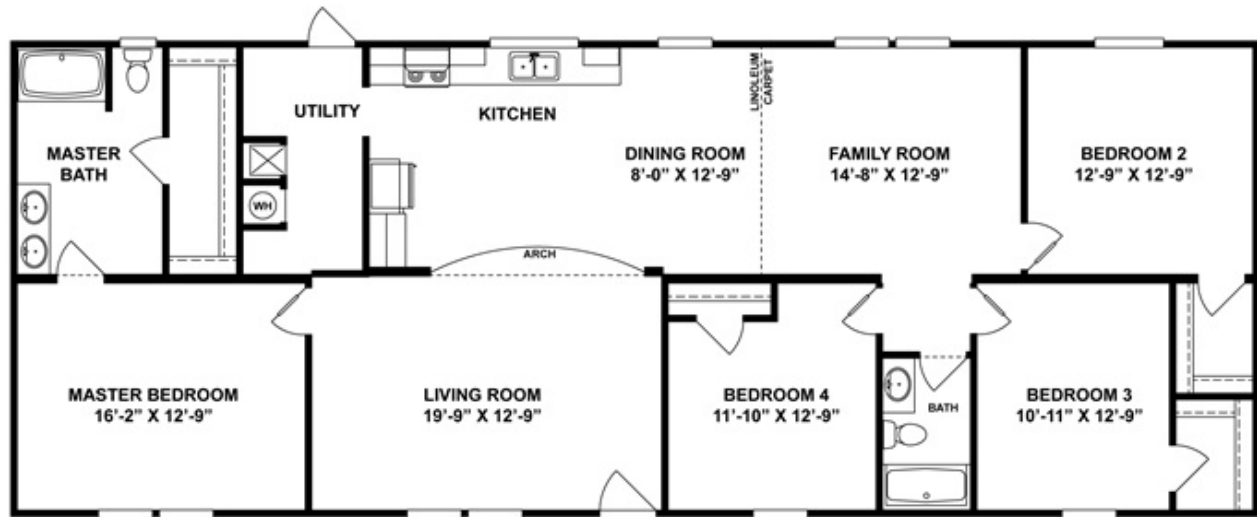

4602-H8 ROCKETEER 2 70X28 8'FL

4602-H8 ROCKETEER 2 70X28 8'FL Model number: 57ROC28704BH17

4 beds • 2 baths • 1960 sq.ft. • 28' width • 70' depth

Our home building facilities invest in continuous product and process improvements. Plans, dimensions, features, materials, specifications and availability are subject to change without notice or obligation. Renderings and floor plans are representative likenesses of our homes and may differ from the actual homes. We invite you to tour a Home Center near you and inspect the highest value in quality housing available or call (828) 464-2662 to speak with a Home Consultant. Copyright 2017, CMH. All rights reserved.