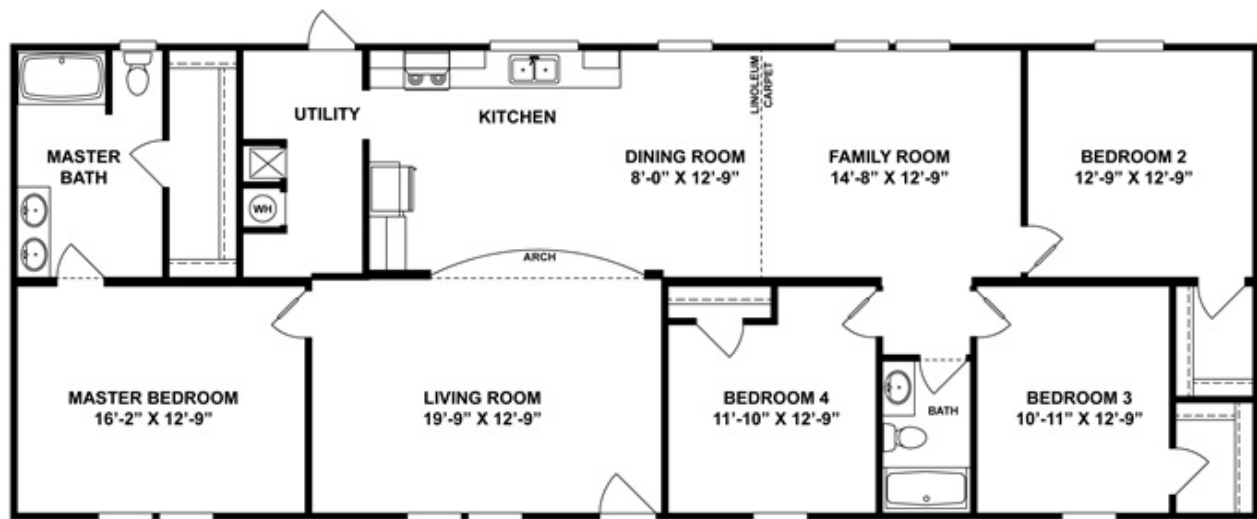

4602-H8 ROCKETEER 2 70X28 8'FL

4602-H8 ROCKETEER 2 70X28 8'FL

Floor plan number: ROC732315NCAB

4 beds • 2 baths • 1960 sq.ft. • 28' width • 70' depth

Our home building facilities invest in continuous product and process improvements. Plans, dimensions, features, materials, specifications and availability are subject to change without notice or obligation. Renderings and floor plans are representative likenesses of our homes and may differ from the actual homes. We invite you to tour a Home Center near you and inspect the highest value in quality housing available or call (828) 464-2662 to speak with a Home Consultant. Copyright 2017, CMH. All rights reserved.