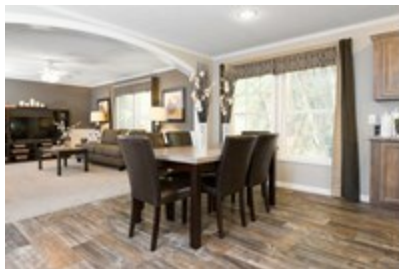

5808 ENTERPRISE 7632

5808 ENTERPRISE 7632 Model number: 57ENT32764DH17

3 beds • 2 baths • 2432 sq.ft. • 32' width • 76' depth

Our home building facilities invest in continuous product and process improvements. Plans, dimensions, features, materials, specifications and availability are subject to change without notice or obligation. Renderings and floor plans are representative likenesses of our homes and may differ from the actual homes. We invite you to tour a Home Center near you and inspect the highest value in quality housing available or call (828) 464-2662 to speak with a Home Consultant. Copyright 2017, CMH. All rights reserved.