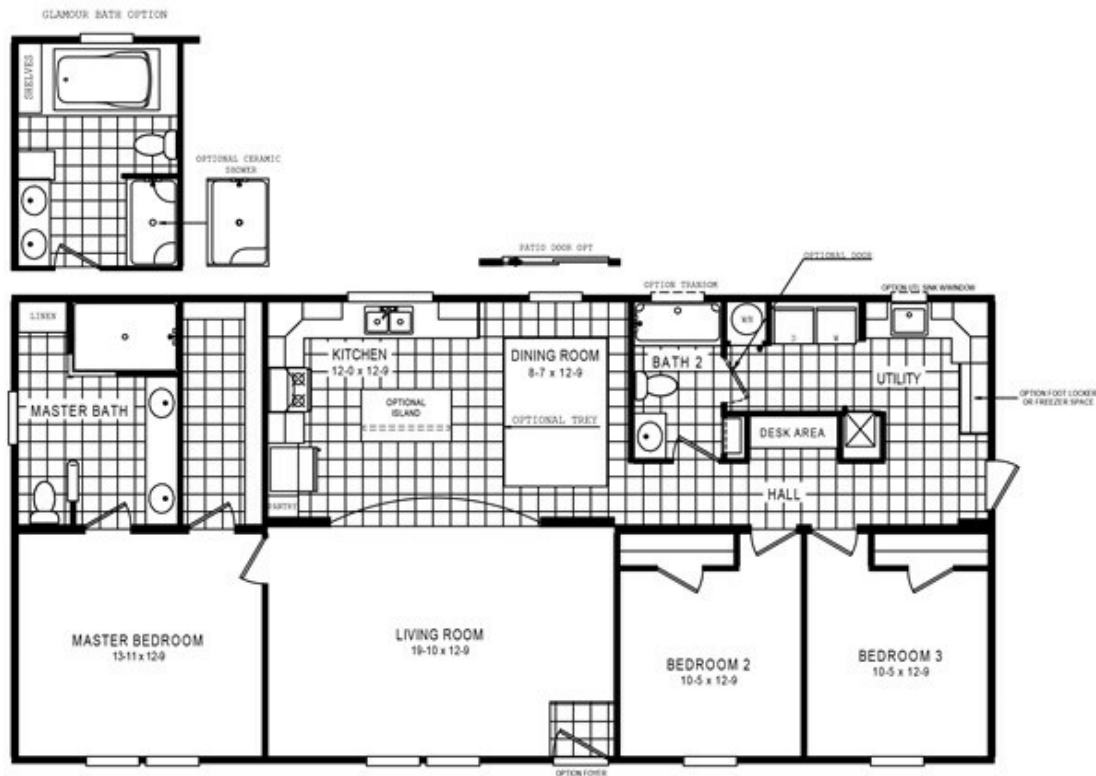

4608 ROCKETEER 5628

4608 ROCKETEER 5628 Model number: 57ROC28563AH18

3 beds • 2 baths • 1568 sq.ft. • 28' width • 56' depth

Our home building facilities invest in continuous product and process improvements. Plans, dimensions, features, materials, specifications and availability are subject to change without notice or obligation. Renderings and floor plans are representative likenesses of our homes and may differ from the actual homes. We invite you to tour a Home Center near you and inspect the highest value in quality housing available or call (828) 464-2662 to speak with a Home Consultant. Copyright 2017, CMH. All rights reserved.