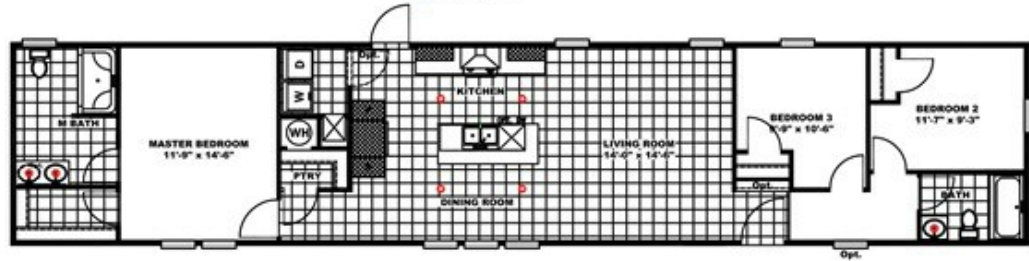

# REVOLUTION 76A Model number: 46REV16763AH18

3 beds • 2 baths • 1216 sq.ft. • 16' width • 76' depth

**OPT/FANTASY BATH**

**OPT/KITCHEN BEAMS**  
= ON LEFT LOOKING

**OPT/2BED**

**Opt. Venetian Bath**

Our home building facilities invest in continuous product and process improvements. Plans, dimensions, features, materials, specifications and availability are subject to change without notice or obligation. Renderings and floor plans are representative likenesses of our homes and may differ from the actual homes. We invite you to tour a Home Center near you and inspect the highest value in quality housing available or call (828) 464-2662 to speak with a Home Consultant. Copyright 2017, CMH. All rights reserved.