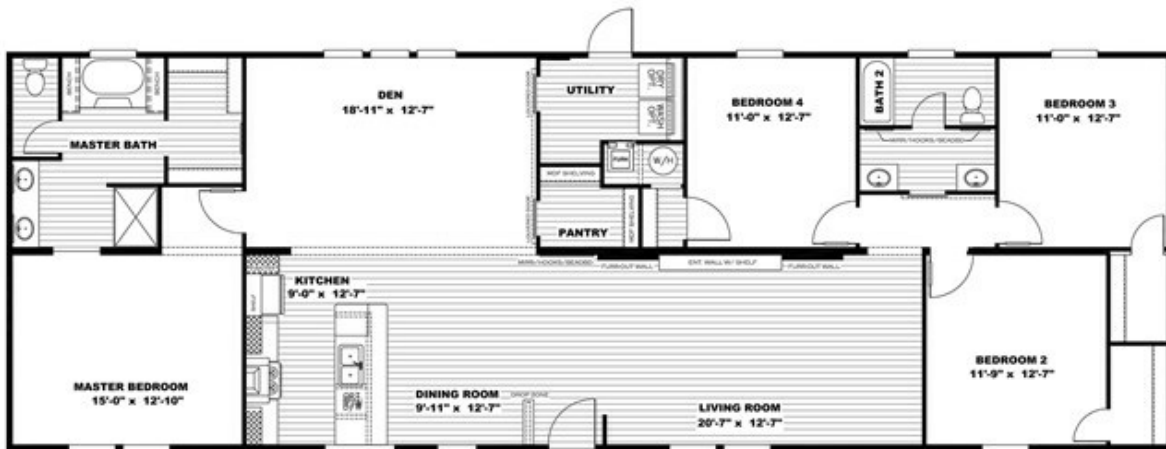

THE BREEZE II

THE BREEZE II Model number: 46SSP28764AH18

3 beds • 2 baths • 2128 sq.ft. • 28' width • 76' depth

Our home building facilities invest in continuous product and process improvements. Plans, dimensions, features, materials, specifications and availability are subject to change without notice or obligation. Renderings and floor plans are representative likenesses of our homes and may differ from the actual homes. We invite you to tour a Home Center near you and inspect the highest value in quality housing available or call (828) 464-2662 to speak with a Home Consultant. Copyright 2017, CMH. All rights reserved.